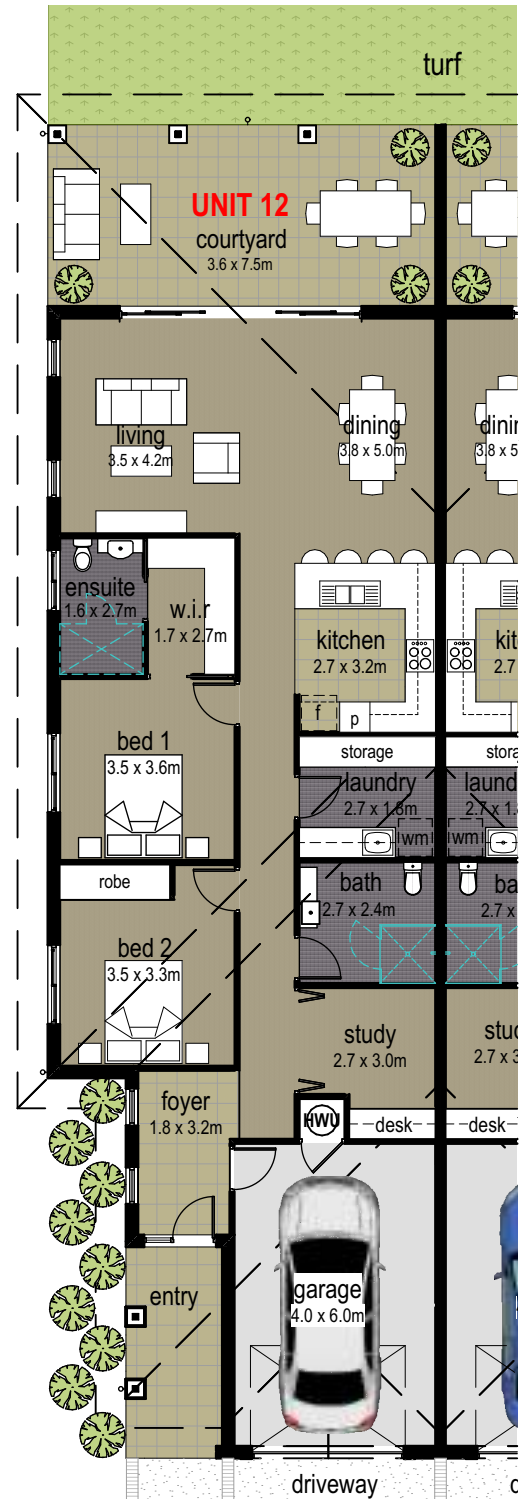

front elevation
SCALE 1:150 @ A4

STAGE 1 - UNITS 11-12

floor plan (18m frontages)

2 bed + study (dual occupancy)